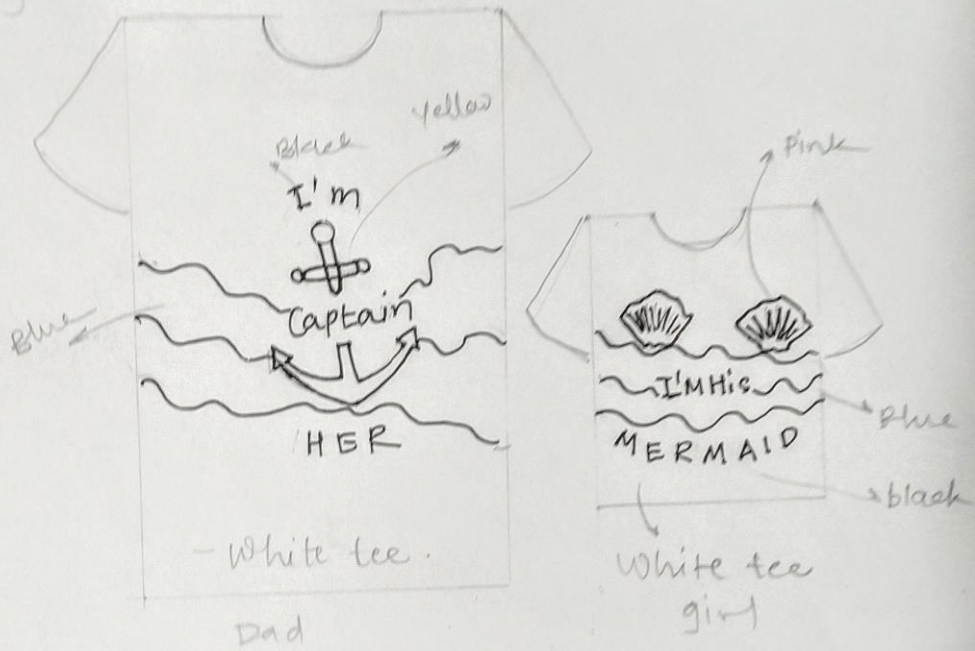

Keeping cubism as main inspiration I added the flair of sea in it just to break the dark and dull colour scheme of cubism, keeping in mind of the brightness and energetic families are.

set 5 single dad