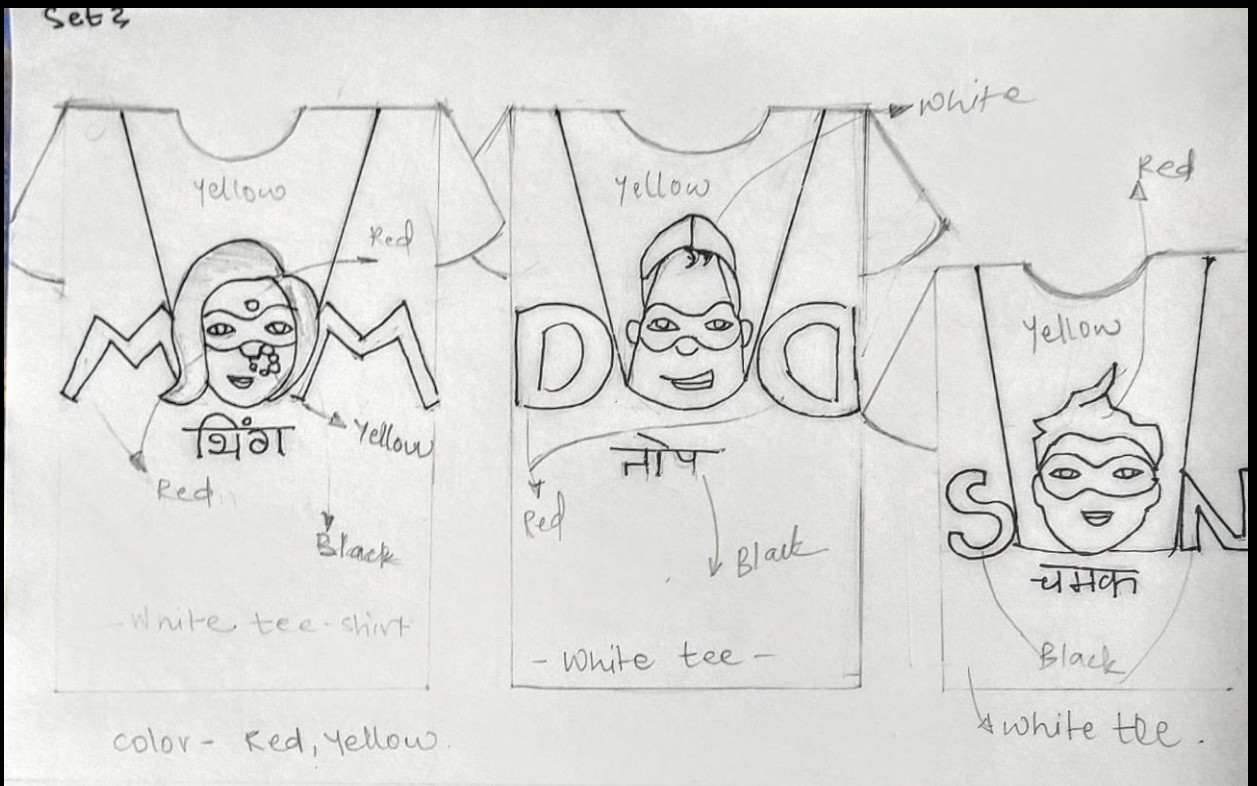

Set 1 (Distortion + packman game) → Design on back side of T-shirt  
In a rectangle (1/2 scale of original) which is 8 inches print  
Measurement → 4 inches x 2.5 inches

Look:-   Color:-    

Set 2 (Distortion + Lines) ~~Eye of inside out~~

Here I choose super heroes cause they tend to have a bond which family shows . No matter they stick together. To this I give a Maharashtrian twist

all marvel color scheme of  
yellow, red, blue.

Keeping cubism as main inspiration I added the flair of sea in it just to break the dark and dull colour scheme of cubism, keeping in mind of the brightness and energetic families are.

The thing that popped to me was indian parents and the chapal so I ended taking this print on the teeshirt. The colors usually are not been used by the aged people hence to break the stereotype and bring the young them out just like there kids I used neon colors

Many a times it's said that roses are feminine .But when we use them with some geometric and dynamic shapes it subdues the femininity and unisexsual

Keep in mind the age group of modernized youth I took this inspiration to be outrageous. Since this period of cubism have all the edgy shapes these will depict the edgyness in them