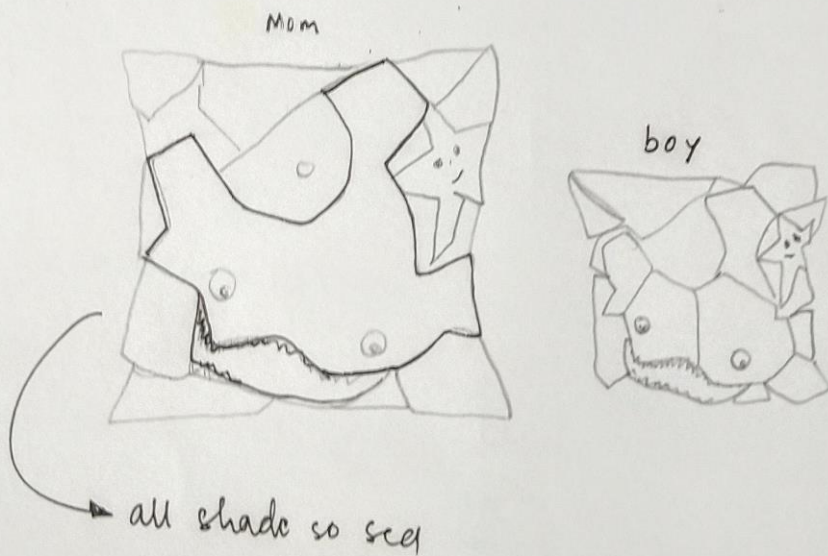

set 6.. single mom