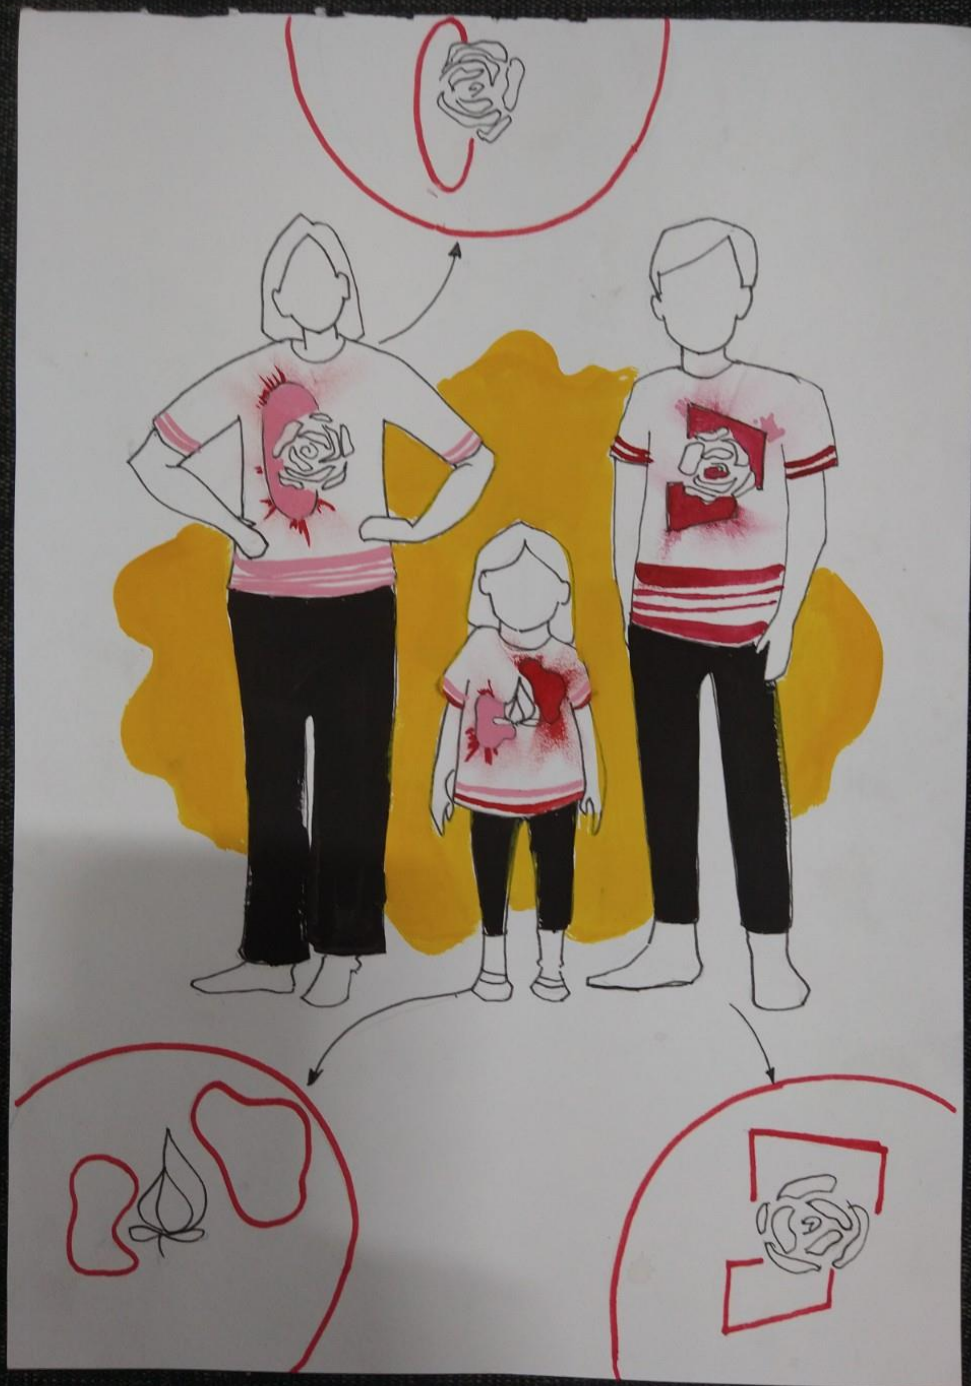

Set 1 (Distortion + packman game) → Design on back side of T-shirt  
In a rectangle (1/2 scale of original) which is 8 inches print  
Measurement → 4 inches x 2.5 inches

Look:-   Color:-    

Set 2 (Distortion + Lines) ~~Eye of inside out~~

set 5 single dad

set 6.. single mom

Since we know that it's all about connection and warmth that family gives us , the same is what I tried to convey .using sunrise color palette the wholesome peace is attended.

The thing that popped to me was indian parents and the chapal so I ended taking this print on the teeshirt. The colors usually are not been used by the aged people hence to break the stereotype and bring the young them out just like there kids I used neon colors

Many a times it's said that roses are feminine .But when we use them with some geometric and dynamic shapes it subdues the femininity and unisexsual

Keep in mind the age group of modernized youth I took this inspiration to be outrageous. Since this period of cubism have all the edgy shapes these will depict the edgyness in them