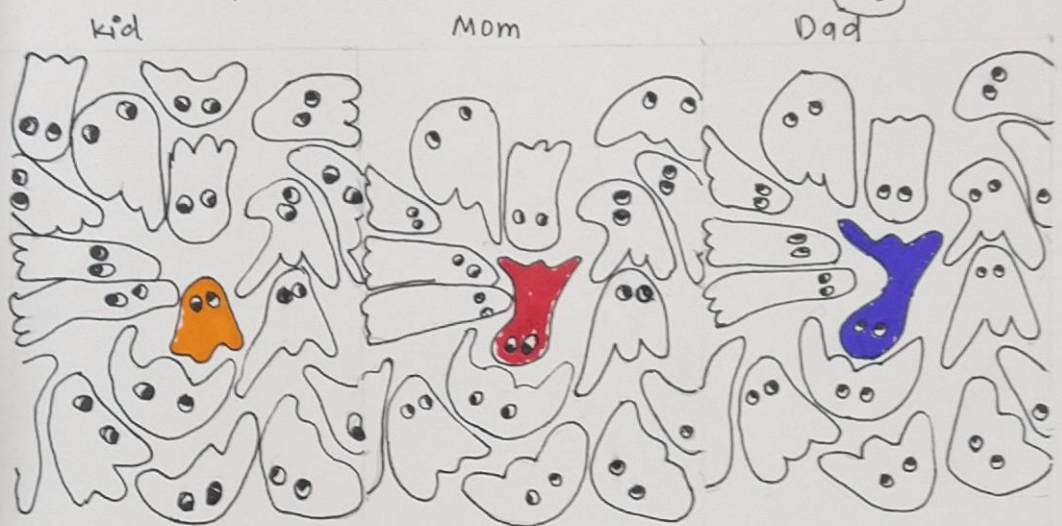

**SKILL ASSIGMENT**

**BY**

**URJA GODSE**

PAC-MAN

I have been inspired by the wobbliness of the circus mirrors which gives us the illusion to our body form, similarly I imagined it happening to shapes and lines

Set 1 (Distortion + packman game) → Design on back side of T-shirt  
In a rectangle (1/2 scale of original) which is 8 inches print  
Measurement → 4 inches x 2.5 inches

Look:-   Color:-    

Set 2 (Distortion + Lines) ~~Eye of inside out~~

Here I choose super heroes cause they tend to have a bond which family shows . No matter they stick together. To this I give a Maharashtrian twist

all marvel color scheme of  
yellow, red, blue.

Keeping cubism as main inspiration I added the flair of sea in it just to break the dark and dull colour scheme of cubism, keeping in mind of the brightness and energetic families are.

The thing that popped to me was indian parents and the chapal so I ended taking this print on the teeshirt. The colors usually are not been used by the aged people hence to break the stereotype and bring the young them out just like there kids I used neon colors